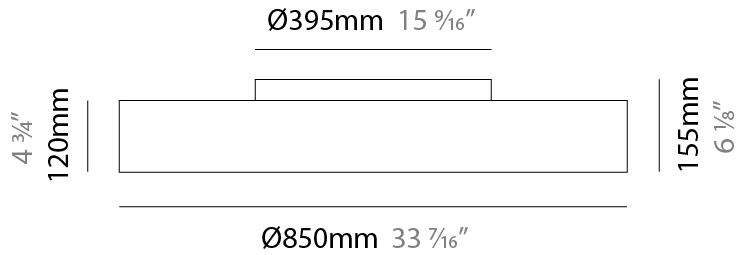

PROJECT	_____
TYPE	_____
SPECIFIER	_____
QUANTITY	_____
DATE	_____

SIGN DRUM SURFACE

A202011- _____ - _____
base number   Finish   Diffuser
                                         Options

1. To build a product code in our configurator select the specify button on the base model # product page
2. To build a manual product code on this datasheet choose from the options listed below in blue font and add the suffix to the base model #

GENERAL

Series: Sign Drum
Partner: Zaneen
Division: Architectural
Installation: Surface
Product Type: Ceiling Surface
Mounting Location: Ceiling
Light Distribution: Direct

PHYSICAL

Shape: Drum
Diameter (mm): 850
Diameter (in): 33 ⁷/₁₆
Height (mm): 155
Height (in): 6 ¹/₈
Diffuser: [Opal](#) / [Microprism](#) / [Sparkling Secret](#) / [Vintage Industrial](#)
Fixture Finish: [MBK](#) / [MBG](#) / [MWH](#) / [MWG](#)
Fixture Material: Aluminum

ELECTRICAL

Lamp Type: LED
Input Wattage (W): 83
Input Voltage (V): 120 - 277
Constant Current (MA): 350

LED

Color Temperature (°K): 2700-6500 Tunable White
CRI: >90 CRI
Lamp Life (hrs): 60000

OPTICAL

RATINGS AND CERTIFICATIONS

Certified By: Certified for North American Standards
IP rating: IP20