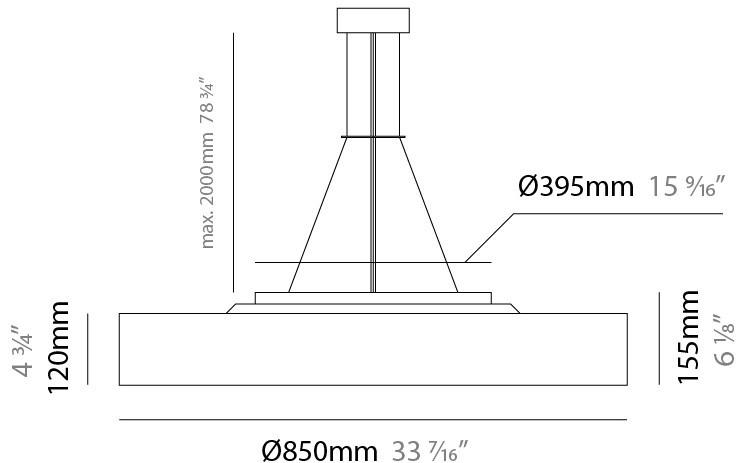

1. To build a product code in our configurator select the specify button on the base model # product page
2. To build a manual product code on this datasheet choose from the options listed below in blue font and add the suffix to the base model #

GENERAL

Series: Sign Drum
Partner: Zaneen
Division: Architectural
Installation: Suspension
Product Type: Pendant
Mounting Location: Ceiling
Light Distribution: Direct / Indirect

PHYSICAL

Shape: Round
Diameter (mm): 850
Diameter (in): 33 7/16
Height (mm): 155
Height (in): 6 1/8
Max. Overall Height (mm): 2155
Max. Overall Height (in): 84 3/16
Diffuser: Opal / Microprism / Sparkling Secret / Vintage Industrial
Fixture Finish: MBK / MBG / MWH / MWG
Fixture Material: Aluminum
Cable Details: 2000mm/78 3/4 Transparent PVC power cable

ELECTRICAL

Lamp Type: LED
Input Wattage (W): 106
Total Output Wattage (W): 76 / 12
Dimming: Tri-Mode (Non-Dimming and Phase Dimming (120Vac only) and 0-10V Dimming)
Driver Included: Yes
Driver Location: Integrated
Driver Type: Constant Current - Universal
Driver Class: Class 2
Input Voltage (V): 120 - 277
Constant Current (MA): 600 / 350

LED

Color Temperature (°K): 2700 / 3000 / 3500 / 4000
Max. Delivered Lumen (lm): 10515 / 10854 / 11374 / 12577
Nominal Lumen (lm): 13737 / 14178 / 14858 / 16429
CRI: >90 CRI
Lamp Life (hrs): 60000

OPTICAL

RATINGS AND CERTIFICATIONS

Certified By: Certified for North American Standards
IP rating: IP20